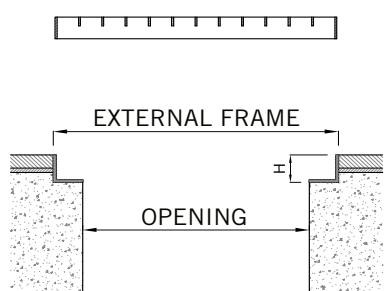

BASIC GRATE - H 30 Pressed grating with a 33x33 mesh, 25x2 bearing bar, 10x2 hot dip-galvanised connecting plate and 30 mm-high, 15/10-thick pre-galvanised L-shaped sheet metal frame.

CODE	DIMENSIONS (mm)		WEIGHT (kg)	CAPACITY
	EXT. FRAME	OPENING		
05130245	245x245	200x200	1.60	Pedestrian
05130345	345x345	300x300	2.90	Pedestrian
05130445	445x445	400x400	4.50	Pedestrian
05130545	545x545	500x500	6.36	Pedestrian
05130645	645x645	600x600	9.40	Pedestrian
05131160	1010x160	965x115	4.85	Lorry
05131210	1010x210	965x165	6.10	Car
05131260	1010x260	965x215	6.97	Pedestrian
05131280	1010x280	965x280	7.15	Pedestrian
05131310	1010x310	965x265	7.65	Pedestrian
05131410	1010x410	965x365	9.60	Pedestrian
05131510	1010x510	965x465	11.70	Pedestrian
05131610	1010x610	965x565	13.64	Pedestrian
05134210	485x210	440x165	3.18	Car
05134260	485x260	440x215	3.66	Pedestrian
05134310	485x310	440x265	3.95	Pedestrian